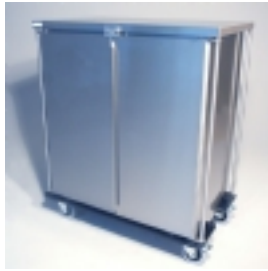

Transport Trolleys -> Closed Transport Trolleys -> Articles

Order No. article €

7504643 CTWS-6 965/751/1465 Stainless Steel Container transport trolley standard-model on request